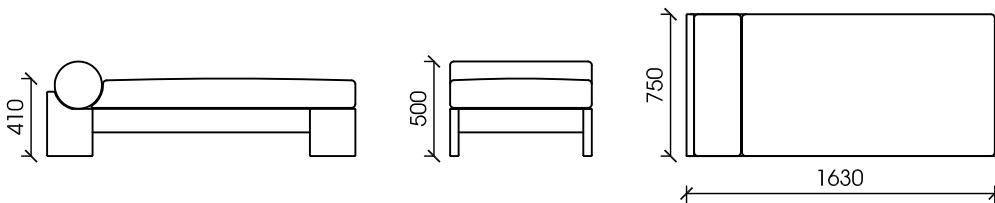

## PRICE

BASE	LINEAL METRE - 1.8
BOLSTER	LINEAL METRE - 1
CUSHION	LINEAL METRE - 1.9
TOTAL	LINEAL METRE - 4.7

All meterage is worked on plain at 137cm width

---

## DIMENSIONS