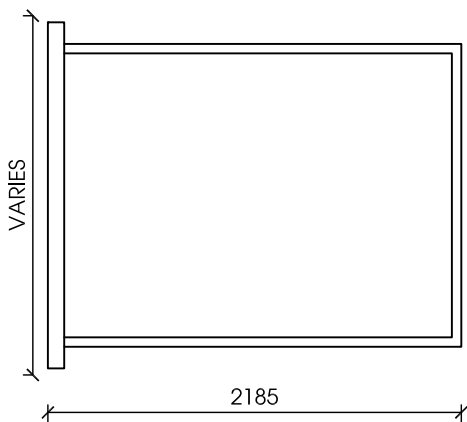

## METERAGE

<b>DOUBLE</b>	BEDHEAD	LINEAL METRE - 3
	BASE	LINEAL METRE - 3
<b>QUEEN</b>	BEDHEAD	LINEAL METRE - 3.5
	BASE	LINEAL METRE - 3.5
<b>KING</b>	BEDHEAD	LINEAL METRE - 4
	BASE	LINEAL METRE - 4

All meterage is worked on plain at 137cm width

## DIMENSIONS

SIZE	WIDTH	LENGTH
DOUBLE	1700 mm	2055mm
QUEEN	1840 mm	2185mm
KING	2150 mm	2185mm