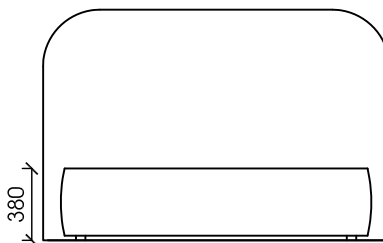

## METERAGE

<b>DOUBLE</b>	BEDHEAD	LINEAL METRE - 3
	BASE	LINEAL METRE - 3
<b>QUEEN</b>	BEDHEAD	LINEAL METRE - 3.5
	BASE	LINEAL METRE - 3.5
<b>KING</b>	BEDHEAD	LINEAL METRE - 4
	BASE	LINEAL METRE - 4

All meterage is worked on plain at 137cm width

## DIMENSIONS

SIZE	WIDTH	LENGTH
DOUBLE	1700 mm	2055mm
QUEEN	1840 mm	2185mm
KING	2150 mm	2185mm