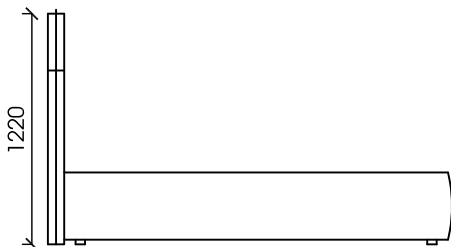

## METERAGE

<b>DOUBLE</b>	BEDHEAD	LINEAL METRE - 3
	BASE	LINEAL METRE - 3
<b>QUEEN</b>	BEDHEAD	LINEAL METRE - 3.5
	BASE	LINEAL METRE - 3.5
<b>KING</b>	BEDHEAD	LINEAL METRE - 4
	BASE	LINEAL METRE - 4

All meterage is worked on plain at 137cm width

## DIMENSIONS

SIZE	WIDTH	LENGTH
DOUBLE	1700 mm	2055mm
QUEEN	1840 mm	2185mm
KING	2150 mm	2185mm