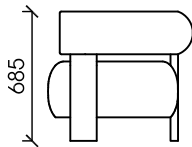

METERAGE

ARMCHAIR LINEAL METRE - 3
SOFA LINEAL METRE - 5

All meterage is worked on plain at 137cm width

DIMENSIONS

ARMCHAIR

SETTEE

MATERIALS

- FSC certified plywood
- FSC Australian hardwood
- GECA certified foam
- Tasmanian oak legs