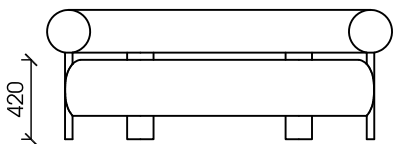

METERAGE

ARMCHAIR LINEAL METRE - 3
SOFA LINEAL METRE - 5

All meterage is worked on plain at 137cm width

DIMENSIONS

ARMCHAIR

SETTEE

MATERIALS

- FSC certified plywood
- FSC Australian hardwood
- GECA certified foam
- Tasmanian oak legs