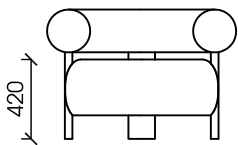

METERAGE

ARMCHAIR LINEAL METRE - 3
SOFA LINEAL METRE - 5

All meterage is worked on plain at 137cm width

DIMENSIONS

ARMCHAIR

SETTEE

MATERIALS

- FSC certified plywood
- FSC Australian hardwood
- GECA certified foam
- Tasmanian oak legs