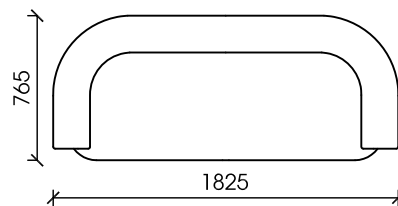

METERAGE

ARMCHAIR LINEAL METRE - 3
SOFA LINEAL METRE - 5

All meterage is worked on plain at 137cm width

DIMENSIONS

ARMCHAIR

SETTEE

MATERIALS

- FSC certified plywood
- FSC Australian hardwood
- GECA certified foam
- Tasmanian oak legs