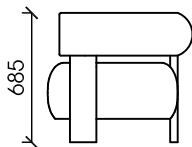

METERAGE

ARMCHAIR LINEAL METRE - 3
SOFA LINEAL METRE - 5

All meterage is worked on plain at 137cm width

DIMENSIONS

ARMCHAIR

SETTEE

MATERIALS

- FSC certified plywood
- FSC Australian hardwood
- GECA certified foam
- Tasmanian oak legs