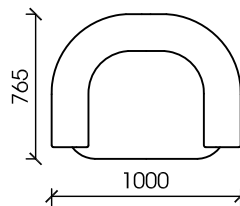

METERAGE

ARMCHAIR LINEAL METRE - 3
SOFA LINEAL METRE - 5

All meterage is worked on plain at 137cm width

DIMENSIONS

ARMCHAIR

SETTEE

MATERIALS

- FSC certified plywood
- FSC Australian hardwood
- GECA certified foam
- Tasmanian oak legs