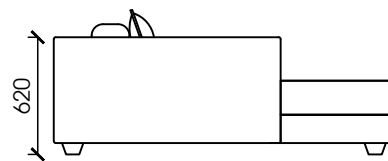

MATERIALS

- FSC certified plywood
- FSC Australian hardwood
- GECA certified foam
- Tasmanian oak feet

OPTIONS

Available in your choice of fabric
Custom sizes available upon request

COUNTRY OF ORIGIN

Australia

alta

www.alt-interiors.com.au