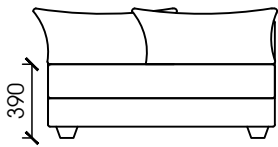

All meterage is worked on plain at 137cm width

DIMENSIONS

2 SEATER

LEFT CHAIR

RIGHT CHAIR

DIMENSIONS

CENTRE CHAIR

OTTOMAN