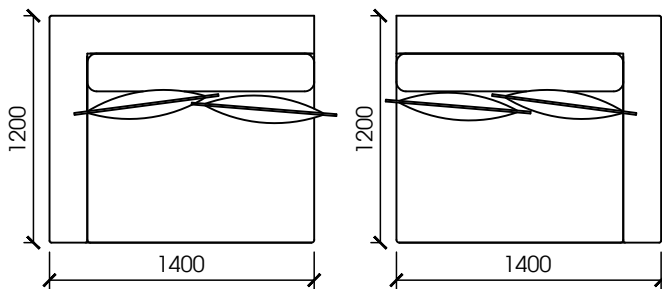

METERAGE

2 SEATER	LINEAL METRE - 14
LEFT CHAIR	LINEAL METRE - 10
RIGHT CHAIR	LINEAL METRE - 10
CENTRE CHAIR	LINEAL METRE - 7
LEFT CHAISE	LINEAL METRE - 12
RIGHT CHAISE	LINEAL METRE - 12
OTTOMAN	LINEAL METRE - 3

All meterage is worked on plain at 137cm width

DIMENSIONS

2 SEATER

LEFT CHAIR

RIGHT CHAIR

DIMENSIONS

CENTRE CHAIR

OTTOMAN