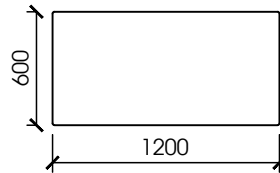

METERAGE

2 SEATER	LINEAL METRE - 14
LEFT CHAIR	LINEAL METRE - 10
RIGHT CHAIR	LINEAL METRE - 10
CENTRE CHAIR	LINEAL METRE - 7
LEFT CHAISE	LINEAL METRE - 12
RIGHT CHAISE	LINEAL METRE - 12
OTTOMAN	LINEAL METRE - 3

All meterage is worked on plain at 137cm width

DIMENSIONS

2 SEATER

LEFT CHAIR

RIGHT CHAIR

DIMENSIONS

CENTRE CHAIR

OTTOMAN