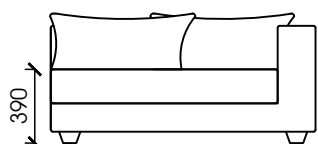

METERAGE

2 SEATER	LINEAL METRE - 14
LEFT CHAIR	LINEAL METRE - 10
RIGHT CHAIR	LINEAL METRE - 10
CENTRE CHAIR	LINEAL METRE - 7
LEFT CHAISE	LINEAL METRE - 12
RIGHT CHAISE	LINEAL METRE - 12
OTTOMAN	LINEAL METRE - 3

All meterage is worked on plain at 137cm width

DIMENSIONS

2 SEATER

LEFT CHAIR

RIGHT CHAIR

DIMENSIONS

CENTRE CHAIR

OTTOMAN