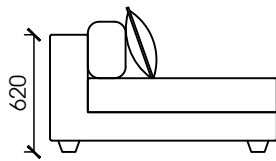

All meterage is worked on plain at 137cm width

DIMENSIONS

2 SEATER

LEFT CHAIR

RIGHT CHAIR

DIMENSIONS

CENTRE CHAIR

OTTOMAN