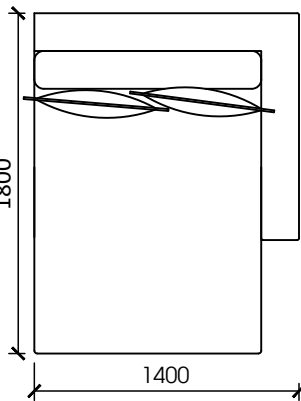

DIMENSIONS

MATERIALS

- FSC certified plywood
- FSC Australian hardwood
- GECA certified foam
- Tasmanian oak feet

OPTIONS

Available in your choice of fabric
Custom sizes available upon request

COUNTRY OF ORIGIN

Australia

alta

www.alt-interiors.com.au