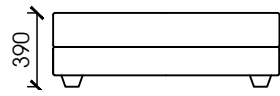

All meterage is worked on plain at 137cm width

DIMENSIONS

2 SEATER

LEFT CHAIR

RIGHT CHAIR

DIMENSIONS

CENTRE CHAIR

OTTOMAN