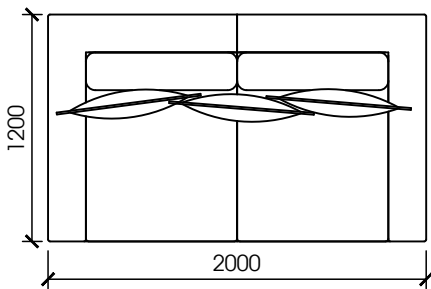

MESSI

alta

MESSI SETTEE

The Messi Settee - the epitome of high-end comfort. Allow Messi's deep-set seating and structured frame to envelope you from the moment you sit down. This inviting piece is designed with luxurious down-filled cushions and generous proportions, ensuring an unparalleled level of relaxation. Messi's timeless aesthetic is elevated with optional leather or fabric coverings, enabling you to create striking combinations of colourways and textures.

METERAGE

2 SEATER	LINEAL METRE - 14
LEFT CHAIR	LINEAL METRE - 10
RIGHT CHAIR	LINEAL METRE - 10
CENTRE CHAIR	LINEAL METRE - 7
LEFT CHAISE	LINEAL METRE - 12
RIGHT CHAISE	LINEAL METRE - 12
OTTOMAN	LINEAL METRE - 3

All meterage is worked on plain at 137cm width

DIMENSIONS

2 SEATER

LEFT CHAIR

RIGHT CHAIR

DIMENSIONS

CENTRE CHAIR

OTTOMAN