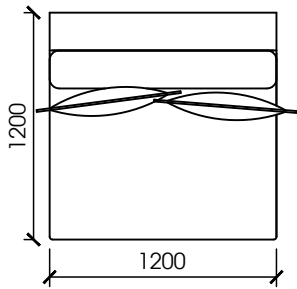

All meterage is worked on plain at 137cm width

DIMENSIONS

2 SEATER

LEFT CHAIR

RIGHT CHAIR

DIMENSIONS

CENTRE CHAIR

OTTOMAN