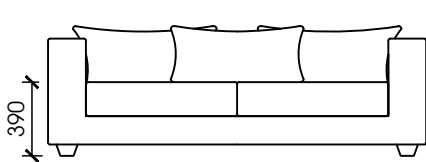

MESSI

alta

MESSI SETTEE

The Messi Settee - the epitome of high-end comfort. Allow Messi's deep-set seating and structured frame to envelope you from the moment you sit down. This inviting piece is designed with luxurious down-filled cushions and generous proportions, ensuring an unparalleled level of relaxation. Messi's timeless aesthetic is elevated with optional leather or fabric coverings, enabling you to create striking combinations of colourways and textures.

All meterage is worked on plain at 137cm width

DIMENSIONS

2 SEATER

LEFT CHAIR

RIGHT CHAIR

DIMENSIONS

CENTRE CHAIR

OTTOMAN