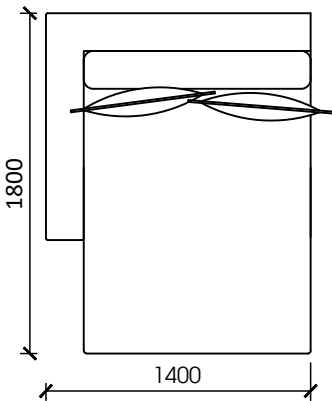

All meterage is worked on plain at 137cm width

DIMENSIONS

2 SEATER

LEFT CHAIR

RIGHT CHAIR

DIMENSIONS

CENTRE CHAIR

OTTOMAN