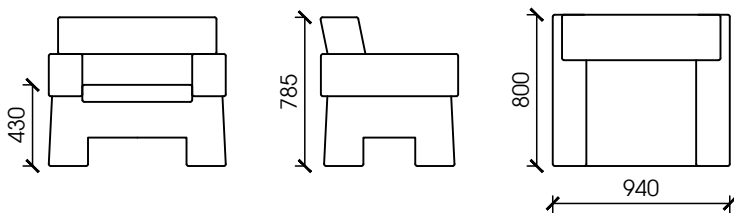

n. 67

alta

n. 67

DESIGN BY ALISTAIR TAIT - 2023

Inspired by brutalist architecture, Chair N.67 adopts the same geometric shapes to create its visually arresting form. Its unique and striking design sparks conversation, making it a focal point in any room. Upholstered in a bold and vibrant fabric, Chair N.67 adds a splash of playfulness and personality to your decor.

METERAGE

STANDARD

LINEAL METRE - 4.5

All meterage is worked on plain at 137cm width

DIMENSIONS

MATERIALS

- FSC certified plywood
- FSC Australian hardwood
- GECA certified foam

OPTIONS