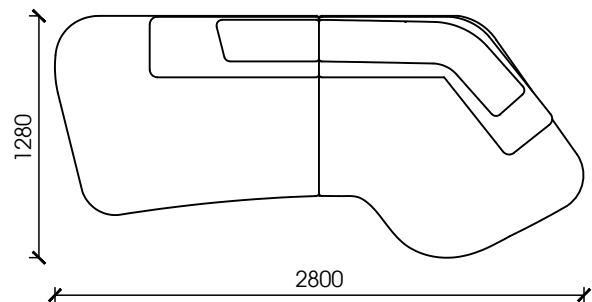

VISTA

DESIGN BY ALISTAIR TAIT - 2023

Reminiscent of iconic designs from the 70s, the Vista puts a modern twist on an enduring classic. Unlike traditional modular systems, Vista breaks free from geometric constraints and embraces unexpected and asymmetric positions. Comprising two tiered forms, this piece can be arranged in various configurations depending on the space or function. Embrace the extraordinary and make a statement with Vista.

METERAGE

VISTA	LINEAL METRE - 6
VISTA LOUNGE	LINEAL METRE - 10
VISTA A	LINEAL METRE - 5
VISTA B	LINEAL METRE - 5

All meterage is worked on plain at 137cm width

DIMENSIONS

VISTA

VISTA LOUNGE