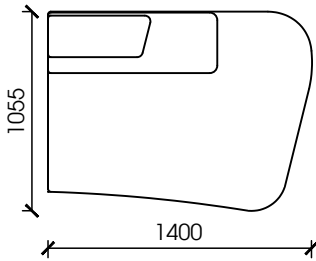

DIMENSIONS