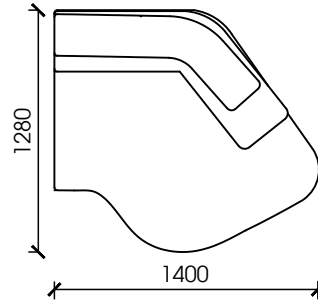

DIMENSIONS