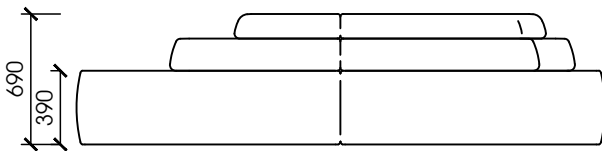

VISTA

DESIGN BY ALISTAIR TAIT - 2023

Reminiscent of iconic designs from the 70s, the Vista puts a modern twist on an enduring classic. Unlike traditional modular systems, Vista breaks free from geometric constraints and embraces unexpected and asymmetric positions. Comprising two tiered forms, this piece can be arranged in various configurations depending on the space or function. Embrace the extraordinary and make a statement with Vista.

METERAGE

VISTA	LINEAL METRE - 6
VISTA LOUNGE	LINEAL METRE - 10
VISTA A	LINEAL METRE - 5
VISTA B	LINEAL METRE - 5

All meterage is worked on plain at 137cm width

DIMENSIONS

VISTA

VISTA LOUNGE