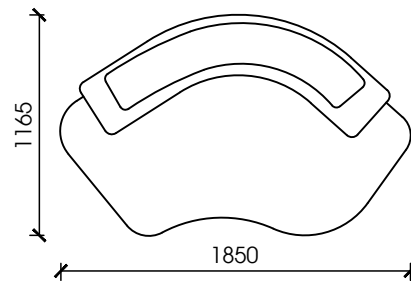

## VISTA

DESIGN BY ALISTAIR TAIT - 2023

Reminiscent of iconic designs from the 70s, the Vista puts a modern twist on an enduring classic. Unlike traditional modular systems, Vista breaks free from geometric constraints and embraces unexpected and asymmetric positions. Comprising two tiered forms, this piece can be arranged in various configurations depending on the space or function. Embrace the extraordinary and make a statement with Vista.

## METERAGE

VISTA	LINEAL METRE - 6
VISTA LOUNGE	LINEAL METRE - 10
VISTA A	LINEAL METRE - 5
VISTA B	LINEAL METRE - 5

All meterage is worked on plain at 137cm width

---

## DIMENSIONS