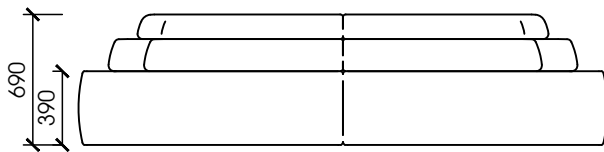

## DIMENSIONS

## VISTA LOUNGE

**DIMENSIONS**

**VISTA A**

**VISTA B**

**A + A**

**B + B**

**MATERIALS**

- FSC certified plywood
- FSC Australian hardwood
- GECA certified foam
- Nylon Glides