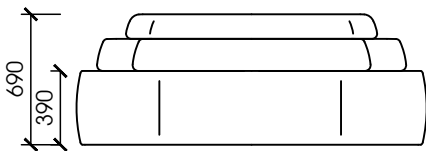

## VISTA

DESIGN BY ALISTAIR TAIT - 2023

Reminiscent of iconic designs from the 70s, the Vista puts a modern twist on an enduring classic. Unlike traditional modular systems, Vista breaks free from geometric constraints and embraces unexpected and asymmetric positions. Comprising two tiered forms, this piece can be arranged in various configurations depending on the space or function. Embrace the extraordinary and make a statement with Vista.

## METERAGE

VISTA	LINEAL METRE - 6
VISTA LOUNGE	LINEAL METRE - 10
VISTA A	LINEAL METRE - 5
VISTA B	LINEAL METRE - 5

All meterage is worked on plain at 137cm width

---

## DIMENSIONS