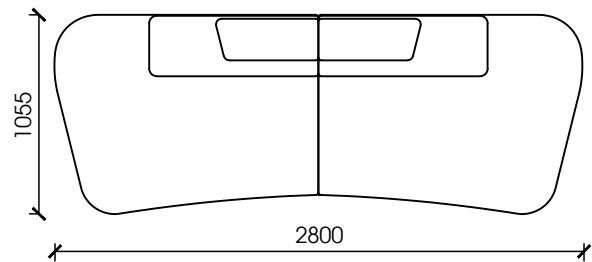

## METERAGE

VISTA	LINEAL METRE - 6
VISTA LOUNGE	LINEAL METRE - 10
VISTA A	LINEAL METRE - 5
VISTA B	LINEAL METRE - 5

All meterage is worked on plain at 137cm width

---

## DIMENSIONS

## VISTA LOUNGE

**DIMENSIONS**

**VISTA A**

**VISTA B**

**A + A**

**B + B**

**MATERIALS**

- FSC certified plywood
- FSC Australian hardwood
- GECA certified foam
- Nylon Glides