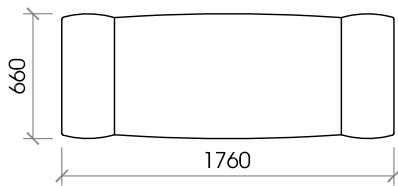

## METERAGE

BENCH SEAT

LINEAL METRE - 3.5

All meterage is worked on plain at 137cm width

---

## DIMENSIONS