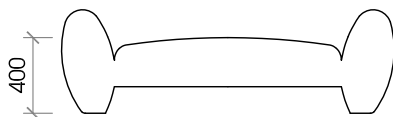

## METERAGE

BENCH SEAT

LINEAL METRE - 3.5

All meterage is worked on plain at 137cm width

---

## DIMENSIONS